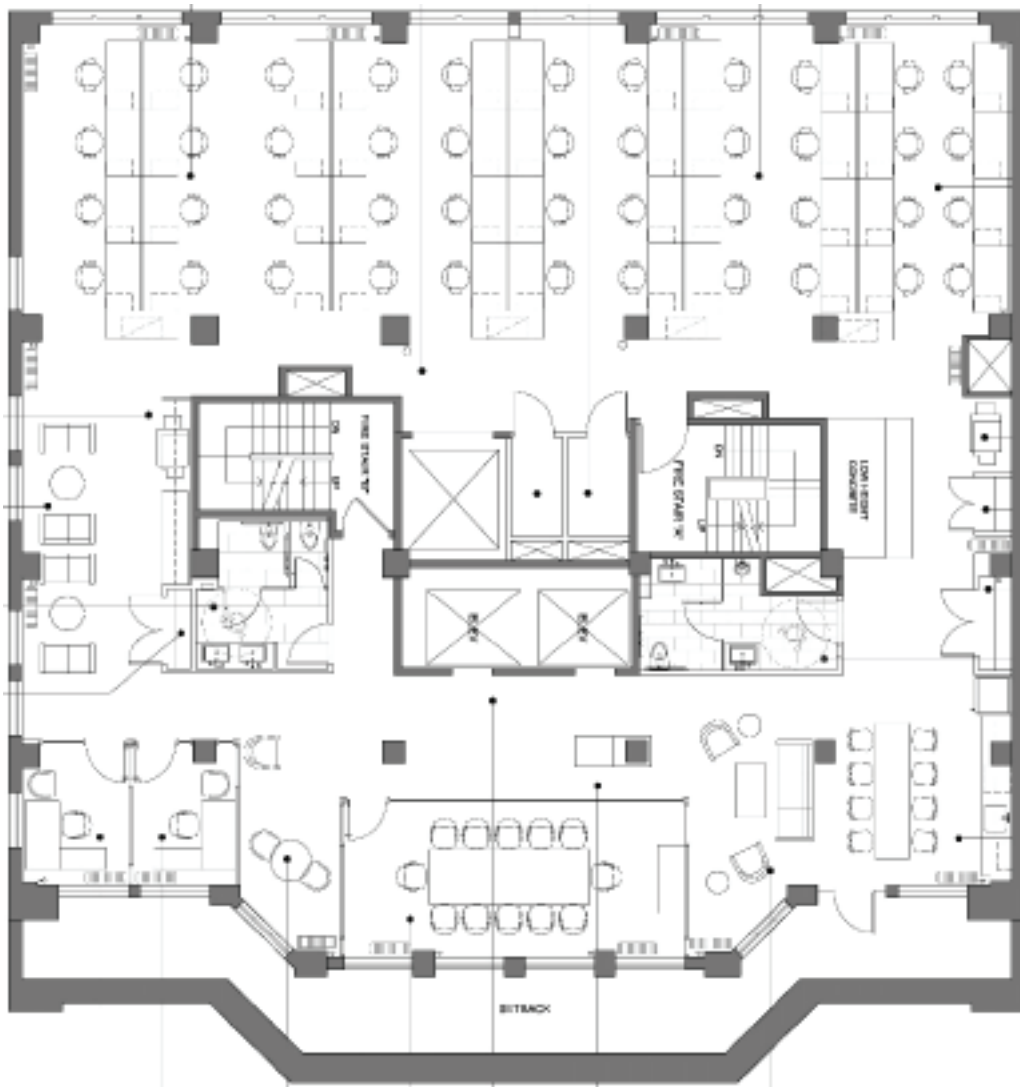

11TH FLOOR : 6,372 SF
PREBUILT

30TH STREET